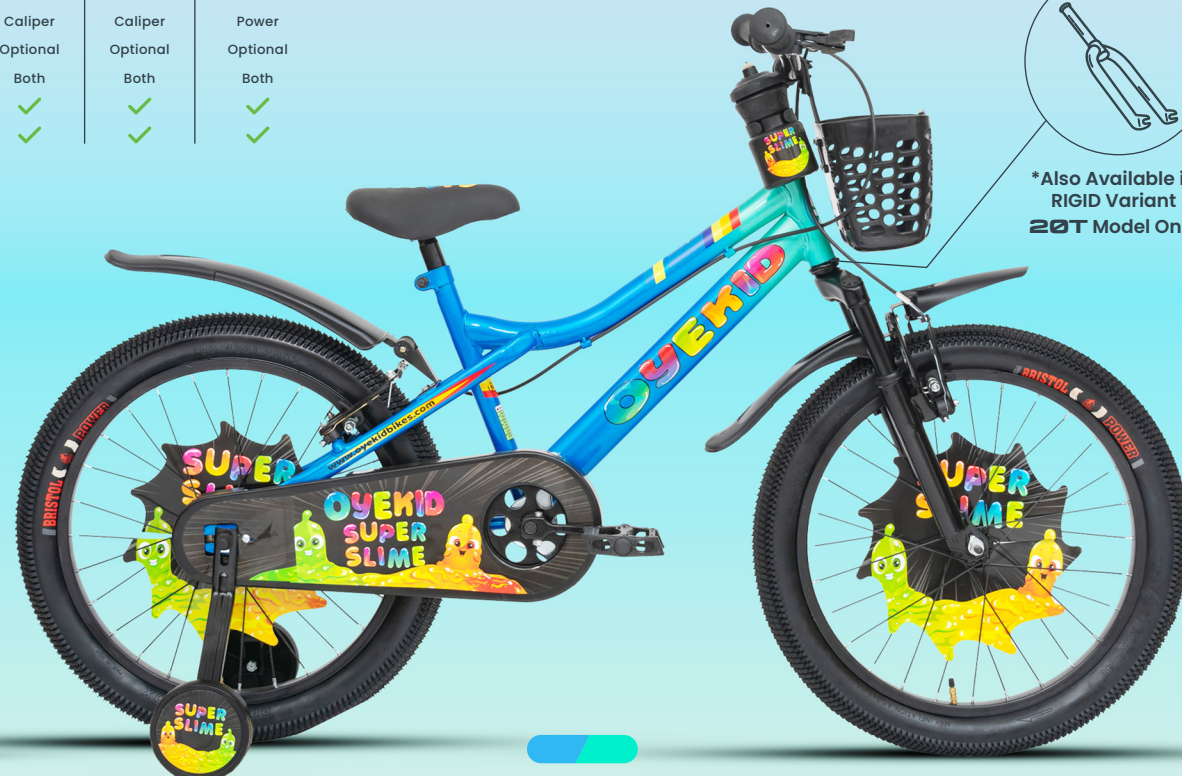

# SLIME

STRETCH YOUR LIMITS,  
RIDE SLIME!

Smooth, flexible, and built for fun—SLIME adapts to every road with effortless flow. Push boundaries, embrace the ride, and go beyond limits!

BR Pink/HM Blue

Prime Green/Orange